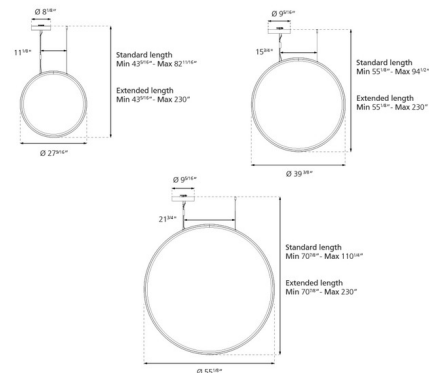

CLICK TO VIEW PRODUCT

Notes: