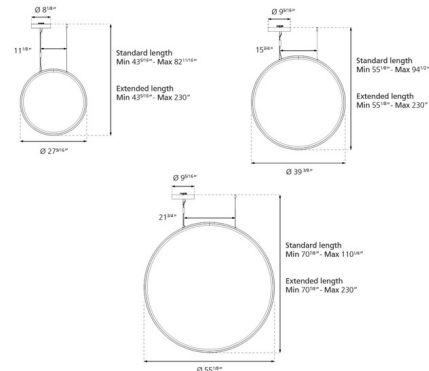

CLICK TO VIEW PRODUCT

Notes: