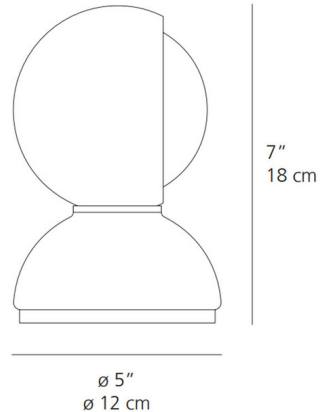

### Specifications

COLOR	N/A
BODY FINISH	Black
WATTAGE	25W
DIMMER	N/A
DIMENSIONS	5"W x 7"H
BULB NOT INCLUDED	1 x G16.5/Candelabra (E12)/25W/120V LED
COUNTRY OF ORIGIN	Italy

Shown in black

CLICK TO VIEW PRODUCT