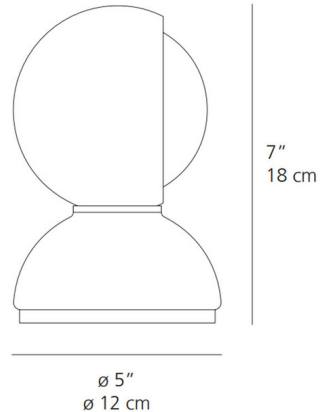

CLICK TO VIEW PRODUCT

Notes: