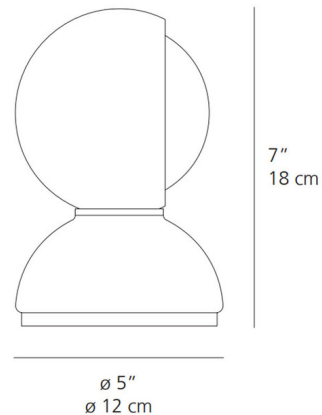

By Artemide

Description

Own a piece of design history with the Eclisse Table Lamp, an iconic representation of Italian industrial design that continues to captivate. Inspired by a miner's lamp, this lamp is a masterclass in interactive illumination. It is ingeniously composed of a fixed outer shell and a moveable inner shell. The magic happens as you manipulate this inner sphere, creating the effect of an eclipse, allowing you to either unleash bright, focused light or subtract it for a soft, diffused glow. This interactive element makes the Eclisse truly unique in its ability to control ambiance. The lamp's painted metal body is available in a crisp Polished White or a vibrant Polished Orange, adding a pop of contemporary or Midcentury Modern flair to any space. A convenient on/off switch is located on the cord. Remarkably versatile, the Eclisse can also be wall mounted, further extending its functional possibilities. Customers consistently rave about its clever design and playful interaction with light, making it a cherished item for collectors and design enthusiasts alike.

Specifications

COLOR	N/A
BODY FINISH	Black
WATTAGE	25W
DIMMER	N/A
DIMENSIONS	5"W x 7"H
BULB NOT INCLUDED	1 x G16.5/Candelabra (E12)/25W/120V LED
COUNTRY OF ORIGIN	Italy

Shown in black

CLICK TO VIEW PRODUCT