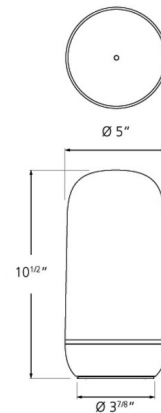

CLICK TO VIEW PRODUCT

Notes: