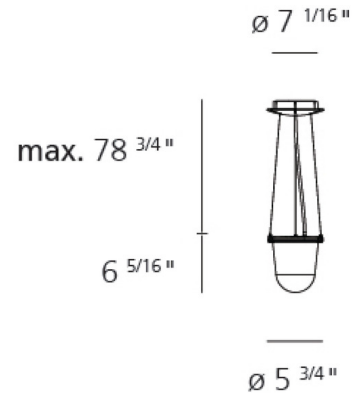

CLICK TO VIEW PRODUCT

Notes: