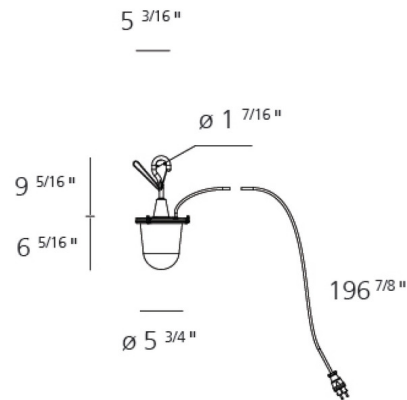

### Description

The Tolomeo Outdoor Lantern Hook by Artemide brings the iconic elegance of the beloved Tolomeo collection, designed by Michele De Lucchi and Giancarlo Fassina, into the open air. This sophisticated portable lantern was created to infuse any outdoor space with a contemporary look and a warm, inviting ambiance, making it perfect for patios, balconies, or garden nooks. Featuring a robust Aluminum body, this lantern houses an Integrated LED light source, diffused through a transparent IP65 plastic shade. The IP65 rating signifies exceptional protection against dust and water jets, ensuring its durability and reliability in various outdoor conditions. Designed for ultimate convenience, this fixture can be easily plugged into an outdoor outlet and then hung in virtually any desired location, instantly adding a charming glow. The structural elements of the Tolomeo Outdoor Lantern have been thoughtfully strengthened to resist increased stress from environmental factors, ensuring it maintains its integrity and timeless appeal even outdoors.

### Specifications

COLOR	Clear
BODY FINISH	Aluminum
WATTAGE	23W
DIMMER	Standard 120V
DIMENSIONS	5.75"W x 15.6"H
INTEGRATED LED MODULE	1 x LED/23W/120V LED
COUNTRY OF ORIGIN	Italy

### Technical Information

PRODUCT DIMENSIONS	Cord Length: 196.8"
COLOR RENDERING	90 CRI
LAMP COLOR	3000K
LUMENS/WATT	81.74
LUMINOUS FLUX	1880 lumens

Shown in aluminum / clear

CLICK TO VIEW PRODUCT

Notes: