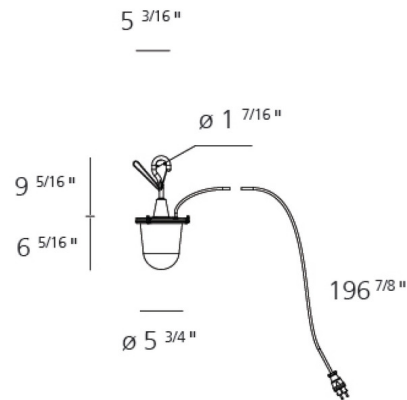

Description

The Tolomeo Outdoor Lantern Hook by Artemide brings the iconic elegance of the beloved Tolomeo collection, designed by Michele De Lucchi and Giancarlo Fassina, into the open air. This sophisticated portable lantern was created to infuse any outdoor space with a contemporary look and a warm, inviting ambiance, making it perfect for patios, balconies, or garden nooks. Featuring a robust Aluminum body, this lantern houses an Integrated LED light source, diffused through a transparent IP65 plastic shade. The IP65 rating signifies exceptional protection against dust and water jets, ensuring its durability and reliability in various outdoor conditions. Designed for ultimate convenience, this fixture can be easily plugged into an outdoor outlet and then hung in virtually any desired location, instantly adding a charming glow. The structural elements of the Tolomeo Outdoor Lantern have been thoughtfully strengthened to resist increased stress from environmental factors, ensuring it maintains its integrity and timeless appeal even outdoors.

Specifications

COLOR	Clear
BODY FINISH	Aluminum
WATTAGE	23W
DIMMER	Standard 120V
DIMENSIONS	5.75"W x 15.6"H
INTEGRATED LED MODULE	1 x LED/23W/120V LED
COUNTRY OF ORIGIN	Italy

Technical Information

PRODUCT DIMENSIONS	Cord Length: 196.8"
COLOR RENDERING	90 CRI
LAMP COLOR	3000K
LUMENS/WATT	81.74
LUMINOUS FLUX	1880 lumens

Shown in aluminum / clear

CLICK TO VIEW PRODUCT

Notes: