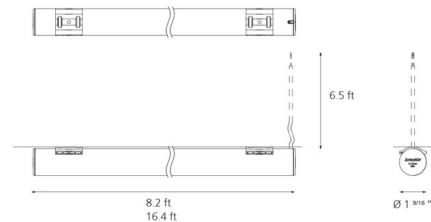

CLICK TO VIEW PRODUCT

Notes: