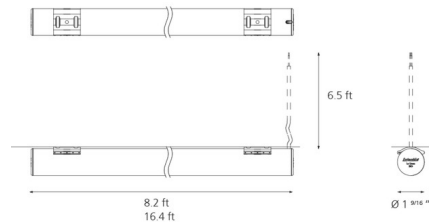

CLICK TO VIEW PRODUCT

Notes: