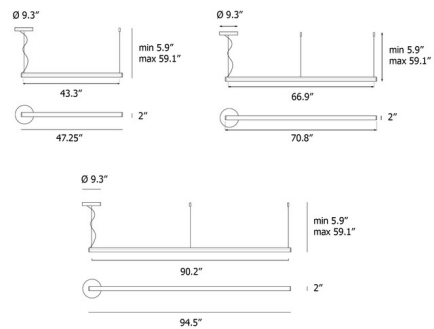

CLICK TO VIEW PRODUCT

Notes: