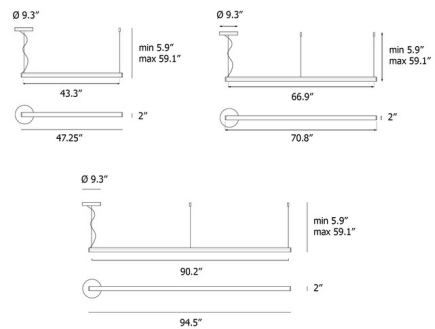

Description

The Alphabet of Light Linear Suspension by Artemide, a brilliant design by BIG (Bjarke Ingels Group), embodies a minimalist aesthetic combined with innovative lighting technology. This fixture serves not just as a light but as a versatile tool for crafting precise linear expressions that define and enhance modern spaces. It features a refined Grey Aluminum body encasing advanced LED technology, softened by elegant White Acrylic diffusers, with a perfectly matched White canopy completing its seamless integration into any ceiling. Designed for precise light control, this linear suspension is dimmable via both 2-wire dimming and 0-10V dimming systems, offering broad compatibility with various control systems. The Alphabet of Light series is celebrated for its ability to produce a continuous, unbroken line of uniform light, making this linear suspension ideal for illuminating long surfaces, defining corridors, or creating striking linear accents in Architectural, Contemporary, Industrial, and Minimalist environments, providing sophisticated illumination with exceptional energy efficiency.

Specifications

COLOR White
 BODY FINISH Grey
 WATTAGE 35W
 DIMMER Low Voltage Electronic
 DIMENSIONS 47.25"L x 2"W x 5.9"H
 INTEGRATED LED MODULE 1 x LED/35W/120-277V LED

Technical Information

PRODUCT DIMENSIONS Canopy: 9.3" diameter
 COLOR RENDERING 80 CRI
 LAMP COLOR 3000K
 LUMENS/WATT 99.54
 LUMINOUS FLUX 3484 lumens

Shown in grey / white

CLICK TO VIEW PRODUCT

Notes: