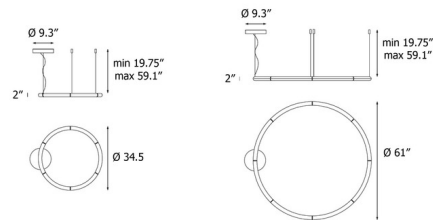

CLICK TO VIEW PRODUCT

Notes: