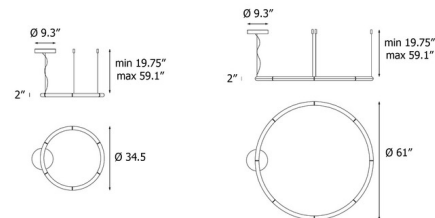

CLICK TO VIEW PRODUCT

Notes: