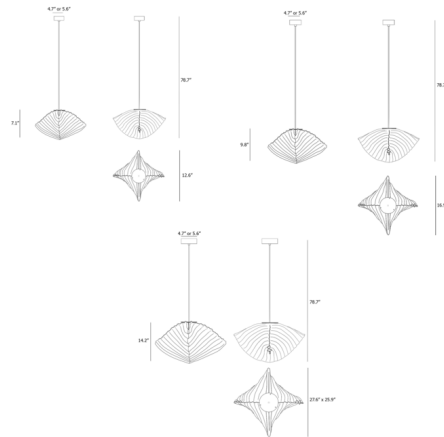

By a-emotional light

Description

The Lea Pendant brings a unique combination of light and design. Reminiscent of stars shining in the sky, the painted steel mesh diffuser casts warm shadows across your room.

Shown in nickel plated / white

Specifications

COLOR White
BODY FINISH Nickel Plated
WATTAGE 12W
DIMMER Low Voltage Electronic
DIMENSIONS 16.9"W x 9"H x 16.9"D
INTEGRATED LED MODULE 1 x LED/12W/120-277V LED
COUNTRY OF ORIGIN Spain

Technical Information

PRODUCT DIMENSIONS Cord Length: 78.7"
LAMP COLOR 2700K
LUMENS/WATT 95.92
LUMINOUS FLUX 1151 lumens

CLICK TO VIEW PRODUCT

Notes: