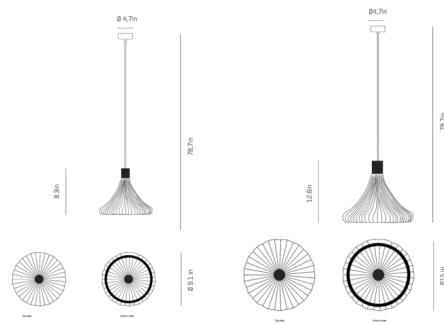

## Inn Pendant

By a-emotional light

### Description

The Inn Pendant merges the past, present, and future to your interior space. The cupped conical shaped stainless steel shade is perforated, and casts warm shadows across your room.

Shown in matte black / white

### Specifications

COLOR . . . . . White  
BODY FINISH . . . . . Matte Black  
WATTAGE . . . . . 12W  
DIMMER . . . . . Standard 120V  
DIMENSIONS . . . . . 15"W x 12.6"H  
BULB NOT INCLUDED . . . . . 1 x A19/Medium (E26)/12W/120V LED  
COUNTRY OF ORIGIN . . . . . Spain