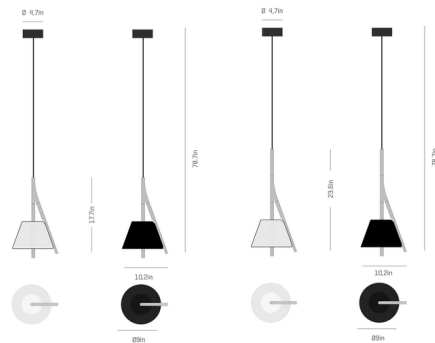

By a-emotional light

Description

The Cambo Pendant brings a hint of the indoors to your interior space. The cone shaped shade is perforated, casting warm shadows across your room. Beech wood accents the shade with the look of a natural tree branch.

Specifications

COLOR White
BODY FINISH Light Wood
WATTAGE 7W
DIMMER Low Voltage Electronic
DIMENSIONS 10.2"W x 17.7"H
INTEGRATED LED MODULE 1 x LED/7W/120V LED
COUNTRY OF ORIGIN Spain

Technical Information

PRODUCT DIMENSIONS Adjustable Cable Length: 78.7"
LAMP COLOR 2700K
LUMENS/WATT 121.43
LUMINOUS FLUX 850 lumens

Shown in light wood / white

CLICK TO VIEW PRODUCT

Notes: