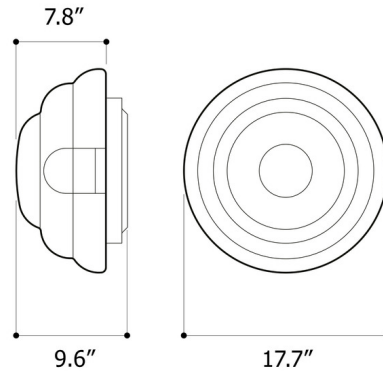

CLICK TO VIEW PRODUCT

Notes: