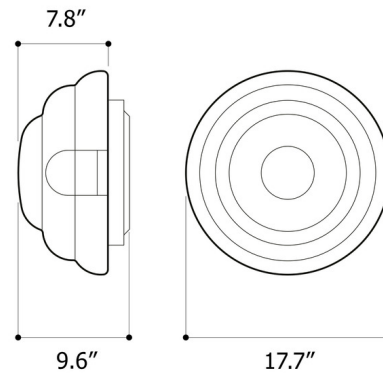

CLICK TO VIEW PRODUCT

Notes: