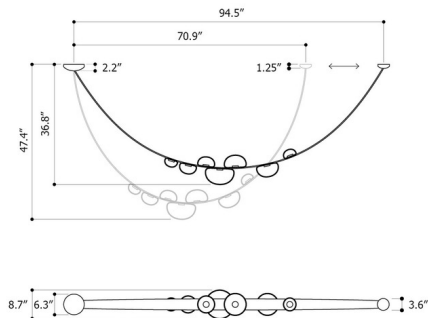

Specifications

COLOR Iridescent Metalized
BODY FINISH Black
WATTAGE 23.8W
DIMMER Standard 120V
DIMENSIONS 70.9"L x 8.7"W x 36.8"H
INTEGRATED LED MODULE 7 x LED/3.4W/120V LED
COUNTRY OF ORIGIN Czech Republic

Technical Information

PRODUCT DIMENSIONS Canopy: 6.3" diameter
COLOR RENDERING 90 CRI
LAMP COLOR 2700K
LUMENS/WATT 432.35
LUMINOUS FLUX 1470 lumens

Shown in black / iridescent metalized

CLICK TO VIEW PRODUCT