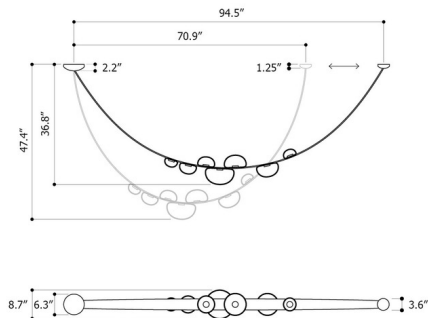

### Specifications

COLOR . . . . . Iridescent Metalized  
BODY FINISH . . . . . Black  
WATTAGE . . . . . 23.8W  
DIMMER . . . . . Standard 120V  
DIMENSIONS . . . . . 70.9"L x 8.7"W x 36.8"H  
INTEGRATED LED MODULE . . . . . 7 x LED/3.4W/120V LED  
COUNTRY OF ORIGIN . . . . . Czech Republic

### Technical Information

PRODUCT DIMENSIONS . . . . . Canopy: 6.3" diameter  
COLOR RENDERING . . . . . 90 CRI  
LAMP COLOR . . . . . 2700K  
LUMENS/WATT . . . . . 432.35  
LUMINOUS FLUX . . . . . 1470 lumens