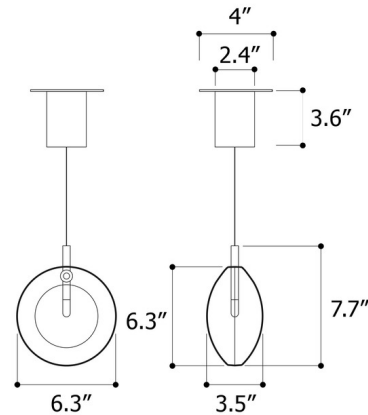

Shown in brushed gold / white

CLICK TO VIEW PRODUCT

Notes: