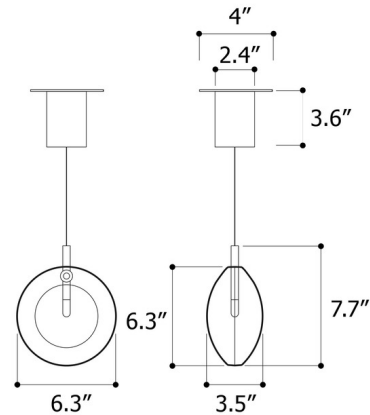

Shown in brushed gold / white

CLICK TO VIEW PRODUCT

Notes: