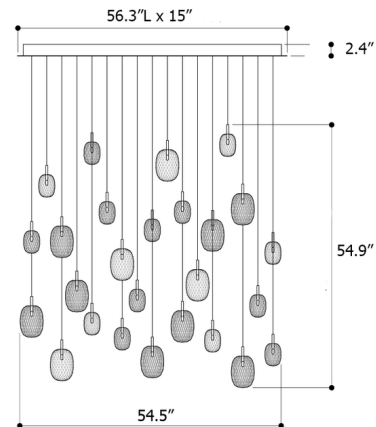

Description

The Metamorphosis Linear Pendant was created by transforming crystal into a stunning lighted jewel. It is a display of both craftsmanship and technical execution. It features a collection of delicate geometric cuts of hand-blown crystal. Includes a combination of small and large pendants in Amber, Clear, and Cigar with a White canopy and Brushed Gold or Anthracite accents. Includes canopy in white finish, power supply and 98.4 inch cord lengths. Cords can be pre-cut to varying lengths (see attached manufacturer installation instructions for more information). TRIAC or 0-10V dimming.

Specifications

COLOR Multicolor
BODY FINISH Brushed Gold
WATTAGE 31.2W
DIMMER Standard 120V
DIMENSIONS 54.5"L x 14.9"W x 54.9"H
BULB INCLUDED 26 x JC/G4 (bipin)/1.2W/12V LED
COUNTRY OF ORIGIN Czech Republic

Technical Information

PRODUCT DIMENSIONS Canopy: 56.3"L x 14.9"W
COLOR RENDERING 90 CRI
LAMP COLOR 2700K
LUMENS/WATT 2,166.67
LUMINOUS FLUX 2600 lumens

Shown in brushed gold / multicolor

CLICK TO VIEW PRODUCT