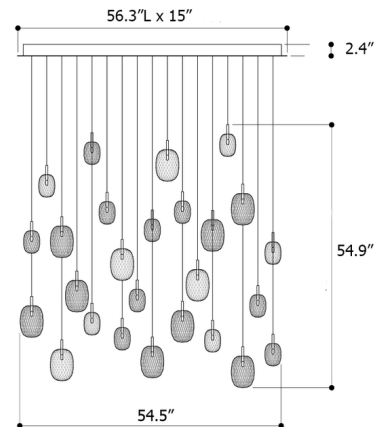

### Specifications

COLOR	Multicolor
BODY FINISH	Brushed Gold
WATTAGE	31.2W
DIMMER	Standard 120V
DIMENSIONS	54.5"L x 14.9"W x 54.9"H
BULB INCLUDED	26 x JC/G4 (bipin)/1.2W/12V LED
COUNTRY OF ORIGIN	Czech Republic

### Technical Information

PRODUCT DIMENSIONS	Canopy: 56.3"L x 14.9"W
COLOR RENDERING	.90 CRI
LAMP COLOR	2700K
LUMENS/WATT	2,166.67
LUMINOUS FLUX	2600 lumens

Shown in brushed gold / multicolor

CLICK TO VIEW PRODUCT