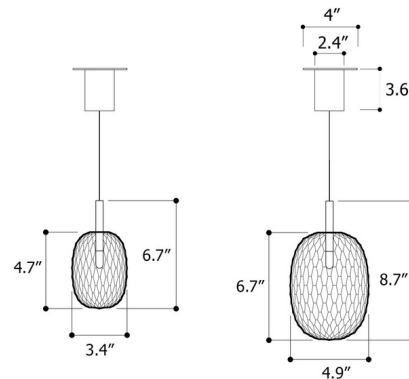

Lightology

lightology.com
866-954-4489
04-10-26

Project: _____

Company: _____

Location: _____ Fixture Type: _____

SPEC #: **BOM1105741**

Approved On: _____ Approved By: _____

Metamorphosis Pendant

By Bomma

Description

The Metamorphosis Pendant was created by transforming crystal into a stunning lighted jewel. It is a display of both craftsmanship and technical execution. It features a delicate geometric cut of hand-blown crystal. TRIAC dimming. Note: Canopy provided (2.4 inch diameter) is smaller than standard US junction box. Ships with a white paintable j-box cover that fits over a standard 4 inch US canopy.

Specifications

COLOR . . . . . Clear
BODY FINISH . . . . . Brushed Gold
WATTAGE 12W
DIMMER . . . . . Standard 120V
DIMENSIONS . . . . . 3.38"W x 6.69"H
BULB INCLUDED . . . . . 1 x JC/G4 (bipin)/1.2W/12V LED
COUNTRY OF ORIGIN . . . . . Czech Republic

Technical Information

COLOR RENDERING . . . . . 90 CRI
LAMP COLOR 2700K
LUMENS/WATT 83.33
LUMINOUS FLUX . . . . . 100 lumens

Shown in brushed gold / clear

CLICK TO VIEW PRODUCT

Notes: