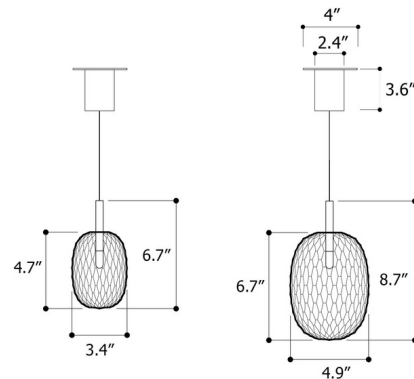

Lightology

lightology.com
866-954-4489
06-03-26

Project: _____

Company: _____

Location: _____ Fixture Type: _____

SPEC #: **BOM1105741**

Approved On: _____ Approved By: _____

Metamorphosis Pendant By Bomma

Description

The Metamorphosis Pendant was created by transforming crystal into a stunning lighted jewel. It is a display of both craftsmanship and technical execution. It features a delicate geometric cut of hand-blown crystal. TRIAC dimming. Note: Canopy provided (2.4 inch diameter) is smaller than standard US junction box. Ships with a white paintable j-box cover that fits over a standard 4 inch US canopy.

Specifications

COLOR . . . . . Clear
BODY FINISH . . . . . Brushed Gold
WATTAGE 12W
DIMMER . . . . . Standard 120V
DIMENSIONS . . . . . 3.38"W x 6.69"H
BULB INCLUDED . . . . . 1 x JC/G4 (bipin)/1.2W/12V LED
COUNTRY OF ORIGIN . . . . . Czech Republic

Technical Information

COLOR RENDERING . . . . . 90 CRI
LAMP COLOR 2700K
LUMENS/WATT 83.33
LUMINOUS FLUX . . . . . 100 lumens

Shown in brushed gold / clear

CLICK TO VIEW PRODUCT

Notes: