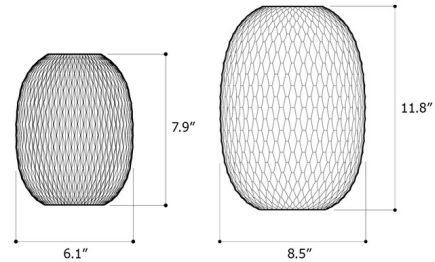

### Description

The Metamorphosis Tall Vase was created by transforming crystal into a stunning jewel. It is a display of both craftsmanship and technical execution. It features a delicate geometric cut of hand-blown crystal.

### Specifications

COLOR	Clear
BODY FINISH	N/A
WATTAGE	N/A
DIMMER	N/A
DIMENSIONS	6.1"W x 7.9"H
BULB	N/A
COUNTRY OF ORIGIN	Czech Republic

CLICK TO VIEW PRODUCT

Notes: