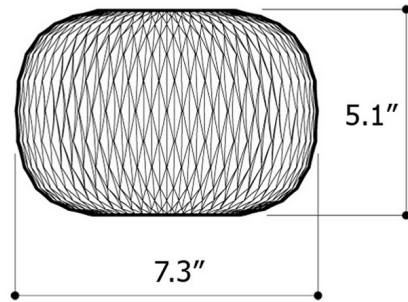

Description

The Metamorphosis Small Vase was created by transforming crystal into a stunning jewel. It is a display of both craftsmanship and technical execution. It features a delicate geometric cut of hand-blown crystal.

Shown in amber

Specifications

COLOR	Amber
BODY FINISH	N/A
WATTAGE	N/A
DIMMER	N/A
DIMENSIONS	7.3"W x 5.1"H
BULB	N/A
COUNTRY OF ORIGIN	Czech Republic

CLICK TO VIEW PRODUCT

Notes: