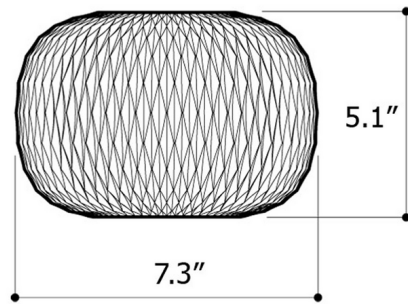

By Bomma

Description

The Metamorphosis Small Vase was created by transforming crystal into a stunning jewel. It is a display of both craftsmanship and technical execution. It features a delicate geometric cut of hand-blown crystal.

Shown in amber

Specifications

COLOR	Amber
BODY FINISH	N/A
WATTAGE	N/A
DIMMER	N/A
DIMENSIONS	7.3"W x 5.1"H
BULB	N/A
COUNTRY OF ORIGIN	Czech Republic

CLICK TO VIEW PRODUCT

Notes: