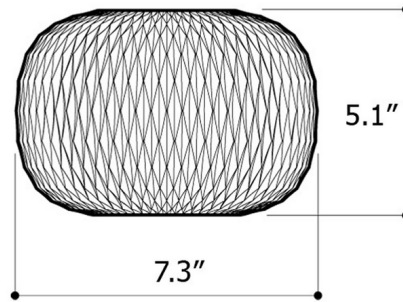

By Bomma

Description

The Metamorphosis Small Vase was created by transforming crystal into a stunning jewel. It is a display of both craftsmanship and technical execution. It features a delicate geometric cut of hand-blown crystal.

Specifications

COLOR	Cigar
BODY FINISH	N/A
WATTAGE	N/A
DIMMER	N/A
DIMENSIONS	7.3"W x 5.1"H
BULB	N/A
COUNTRY OF ORIGIN	Czech Republic

Shown in cigar

CLICK TO VIEW PRODUCT

Notes: