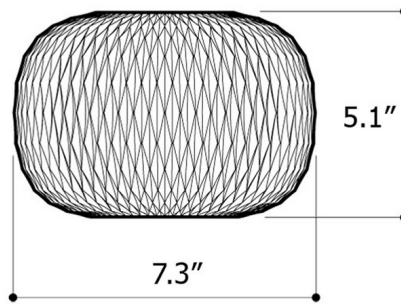

CLICK TO VIEW PRODUCT

Notes: