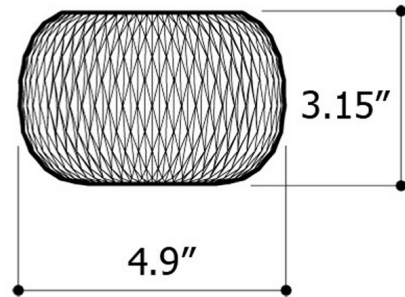

### Description

The Metamorphosis Tealight Vase was created by transforming crystal into a stunning jewel. It is a display of both craftsmanship and technical execution. It features a delicate geometric cut of hand-blown crystal.

### Specifications

COLOR	Amber
BODY FINISH	N/A
WATTAGE	N/A
DIMMER	N/A
DIMENSIONS	4.9"W x 3.15"H
BULB	N/A
COUNTRY OF ORIGIN	Czech Republic

CLICK TO VIEW PRODUCT

Notes: