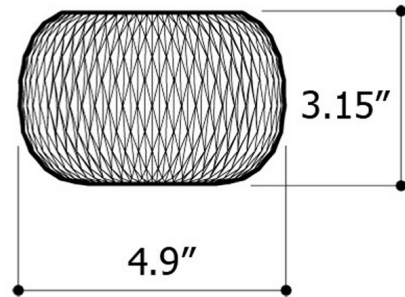

By Bomma

Description

The Metamorphosis Tealight Vase was created by transforming crystal into a stunning jewel. It is a display of both craftsmanship and technical execution. It features a delicate geometric cut of hand-blown crystal.

Shown in amber

Specifications

COLOR	Amber
BODY FINISH	N/A
WATTAGE	N/A
DIMMER	N/A
DIMENSIONS	4.9"W x 3.15"H
BULB	N/A
COUNTRY OF ORIGIN	Czech Republic

CLICK TO VIEW PRODUCT

Notes: