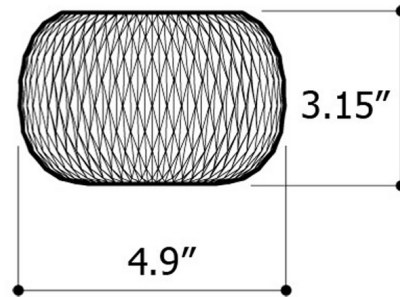

CLICK TO VIEW PRODUCT

Notes: