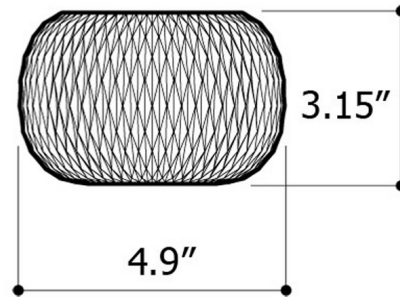

By Bomma

Description

The Metamorphosis Tealight Vase was created by transforming crystal into a stunning jewel. It is a display of both craftsmanship and technical execution. It features a delicate geometric cut of hand-blown crystal.

Shown in cigar

Specifications

COLOR	Cigar
BODY FINISH	N/A
WATTAGE	N/A
DIMMER	N/A
DIMENSIONS	4.9"W x 3.15"H
BULB	N/A
COUNTRY OF ORIGIN	Czech Republic

CLICK TO VIEW PRODUCT

Notes: