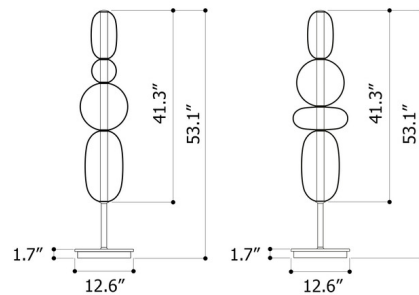

CLICK TO VIEW PRODUCT

Notes: