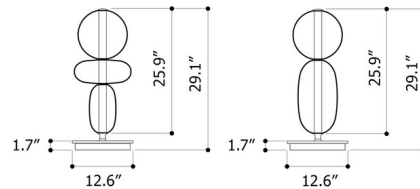

CLICK TO VIEW PRODUCT

Notes: