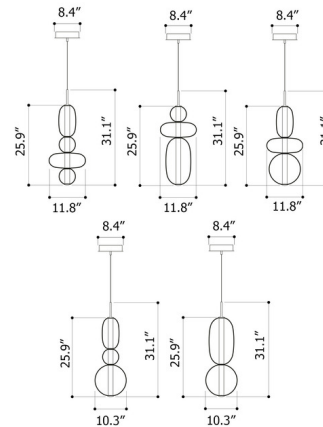

Specifications

COLOR Multicolor
BODY FINISH Black
WATTAGE 18.6W
DIMMER Standard 120V
DIMENSIONS 11.81"W x 31.1"H
INTEGRATED LED MODULE 1 x LED/18.6W/120V LED
COUNTRY OF ORIGIN Czech Republic

Technical Information

PRODUCT DIMENSIONS Canopy: 8.4" diameter
COLOR RENDERING 90 CRI
LAMP COLOR 2700K
LUMENS/WATT 100.00
LUMINOUS FLUX 1860 lumens

Shown in black / multicolor

CLICK TO VIEW PRODUCT

Notes: