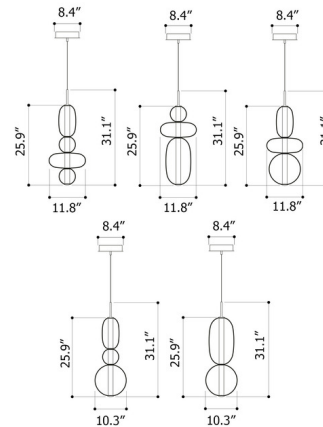

Shown in black / multicolor

CLICK TO VIEW PRODUCT

Notes: