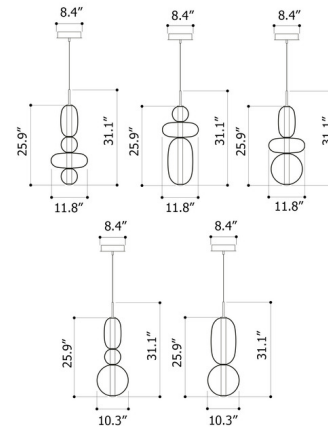

Shown in black / multicolor

CLICK TO VIEW PRODUCT

Notes: