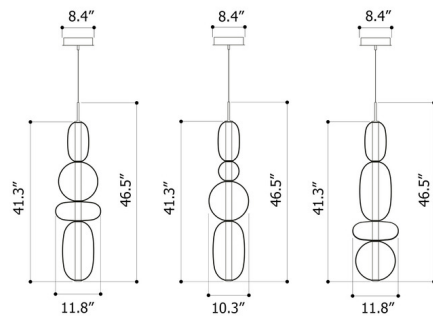

Lightology

lightology.com
866-954-4489
05-20-26

Project: _____

Company: _____

Location: _____ Fixture Type: _____

SPEC #: **BOM1105782**

Approved On: _____ Approved By: _____

Pebbles Large Pendant

By Bomma

Description

The Pebbles Large Pendant displays playful collections of shapes and colors designed to spark creativity. It features hand-blown Crystal shaped into pebbles surrounding an inner light source that will elevate any interior. The glass pebbles can be rearranged at the time of installation for a customized look. Includes a Universal driver, dimmable with TRIAC, ELV and 0-10V dimming.

Specifications

COLOR . . . . . Multicolor
BODY FINISH . . . . . Black
WATTAGE 28W
DIMMER . . . . . Standard 120V
DIMENSIONS . . . . . 10.3"W x 46.5"H
INTEGRATED LED MODULE . . . . . 1 x LED/28W/120V LED
COUNTRY OF ORIGIN . . . . . Czech Republic

Technical Information

PRODUCT DIMENSIONS . . . . . Canopy: 8.4" diameter
COLOR RENDERING . . . . . 90 CRI
LAMP COLOR 2700K
LUMENS/WATT 100.00
LUMINOUS FLUX . . . . . 2800 lumens

Shown in black / multicolor

CLICK TO VIEW PRODUCT

Notes: