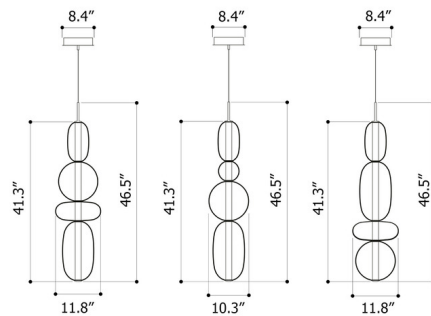

### Specifications

COLOR	Multicolor
BODY FINISH	Black
WATTAGE	28W
DIMMER	Standard 120V
DIMENSIONS	10.3"W x 46.5"H
INTEGRATED LED MODULE	1 x LED/28W/120V LED
COUNTRY OF ORIGIN	Czech Republic

### Technical Information

PRODUCT DIMENSIONS	Canopy: 8.4" diameter
COLOR RENDERING	90 CRI
LAMP COLOR	2700K
LUMENS/WATT	100.00
LUMINOUS FLUX	2800 lumens

Shown in black / multicolor

CLICK TO VIEW PRODUCT

Notes: