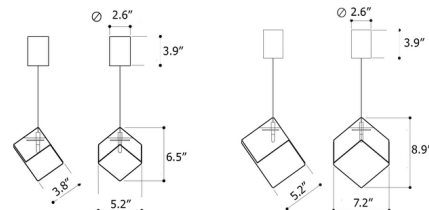

CLICK TO VIEW PRODUCT

Notes: