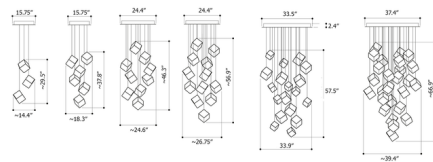

CLICK TO VIEW PRODUCT

Notes: