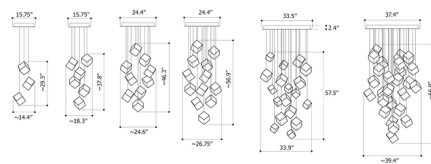

CLICK TO VIEW PRODUCT

Notes: