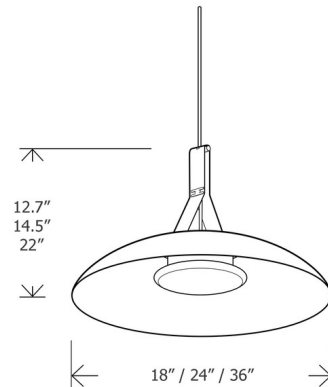

CLICK TO VIEW PRODUCT

Notes: