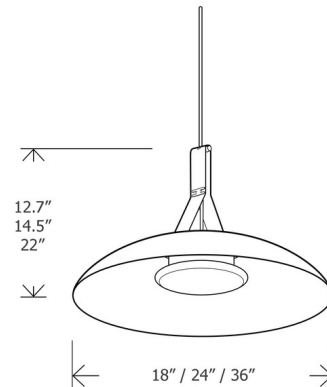

CLICK TO VIEW PRODUCT

Notes: