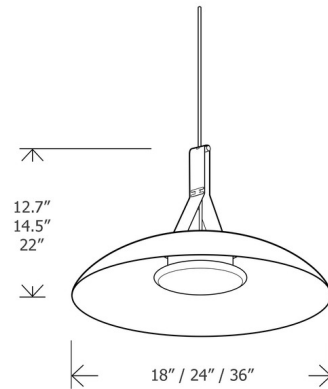

Specifications

COLOR	N/A
BODY FINISH	Deux
WATTAGE	27W
DIMMER	Low Voltage Electronic
DIMENSIONS	24"W x 14.5"H
INTEGRATED LED MODULE	1 x LED/27W/120-277V LED
COUNTRY OF ORIGIN	United States

Technical Information

PRODUCT DIMENSIONS	Adjustable Cable Length: 96"
LAMP LIFE	50000 hours
COLOR RENDERING	90 CRI
LAMP COLOR	2700K
LUMENS/WATT	97.22
LUMINOUS FLUX	2625 lumens

Shown in deux

CLICK TO VIEW PRODUCT

Notes: