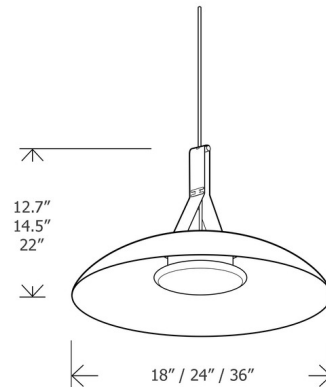

CLICK TO VIEW PRODUCT

Notes: