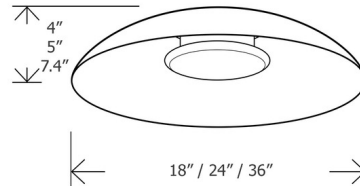

CLICK TO VIEW PRODUCT

Notes: