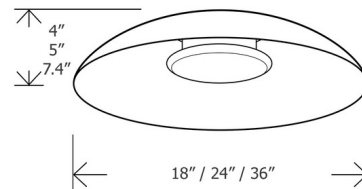

CLICK TO VIEW PRODUCT

Notes: