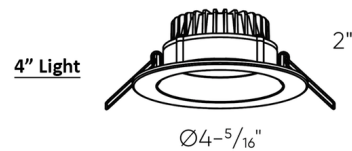

CLICK TO VIEW PRODUCT

Notes: