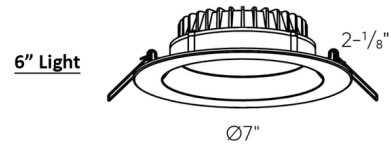

CLICK TO VIEW PRODUCT

Notes: