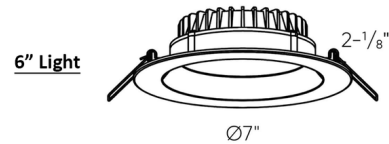

CLICK TO VIEW PRODUCT

Notes: