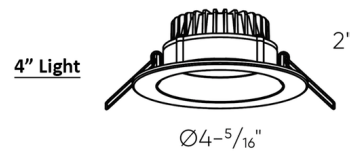

CLICK TO VIEW PRODUCT

Notes: