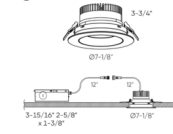

Specifications

COLOR	N/A
BODY FINISH	White
WATTAGE	20W
DIMMER	Standard 120V
DIMENSIONS	7.13"W x 5.19"H
INTEGRATED LED MODULE	1 x LED/20W/120V LED
COUNTRY OF ORIGIN	China

Technical Information

APERTURE SHAPE	Round
HOUSING HEIGHT	6"
HOUSING TYPE	Remodel IC Airtight
CEILING TYPE	Drywall with Trim
FUNCTION	Adjustable Accent
LAMP LIFE	50000 hours
BEAM ANGLE	40°
BEAM SPREAD	Spot
COLOR RENDERING	90 CRI
LAMP COLOR	CCT Select
LUMENS/WATT	80.00
LUMINOUS FLUX	1600 lumens

Shown in white

GBR04-CC - 4" Regressed Gimbal Downlight

GBR06-CC - 6" Regressed Gimbal Downlight

GBR04-DW - 4" Dim-To-Warm Regressed Gimbal Downlight

GBR06-DW - 6" Dim-To-Warm Regressed Gimbal Downlight

CLICK TO VIEW PRODUCT