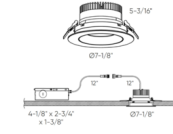

GBR06-CC - 6" Regressed Gimbal Downlight

GBR06-DW - 6" Dim-To-Warm Regressed Gimbal Downlight