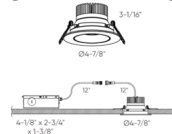

Specifications

COLOR	N/A
BODY FINISH	White
WATTAGE	20W
DIMMER	Standard 120V
DIMENSIONS	7.13"W x 5.19"H
INTEGRATED LED MODULE	1 x LED/20W/120V LED
COUNTRY OF ORIGIN	China

Technical Information

APERTURE SHAPE	Round
HOUSING HEIGHT	6"
HOUSING TYPE	Remodel IC Airtight
CEILING TYPE	Drywall with Trim
FUNCTION	Adjustable Accent
LAMP LIFE	50000 hours
BEAM ANGLE	40°
BEAM SPREAD	Spot
COLOR RENDERING	90 CRI
LAMP COLOR	CCT Select
LUMENS/WATT	80.00
LUMINOUS FLUX	1600 lumens

Shown in white

GBR04-CC - 4" Regressed Gimbal Downlight

GBR06-CC - 6" Regressed Gimbal Downlight

GBR04-DW - 4" Dim-To-Warm Regressed Gimbal Downlight

GBR06-DW - 6" Dim-To-Warm Regressed Gimbal Downlight

CLICK TO VIEW PRODUCT