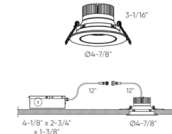

GBR04-DW - 4" Dim-To-Warm Regressed Gimbal Downlight

GBR04-CC - 4" Regressed Gimbal Downlight