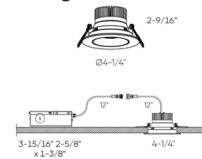

Specifications

| | |
|-----------------------|----------------------|
| COLOR | N/A |
| BODY FINISH | White |
| WATTAGE | 12W |
| DIMMER | Standard 120V |
| DIMENSIONS | 4.25"W x 2.75"H |
| INTEGRATED LED MODULE | 1 x LED/12W/120V LED |
| COUNTRY OF ORIGIN | China |

Technical Information

| | |
|-----------------|---------------------|
| APERTURE SHAPE | Round |
| HOUSING HEIGHT | 3" |
| HOUSING TYPE | Remodel IC Airtight |
| CEILING TYPE | Drywall with Trim |
| FUNCTION | Adjustable Accent |
| LAMP LIFE | 50000 hours |
| BEAM ANGLE | 40° |
| BEAM SPREAD | Spot |
| COLOR RENDERING | 90 CRI |
| LAMP COLOR | CCT Select |
| LUMENS/WATT | 71.67 |
| LUMINOUS FLUX | 860 lumens |