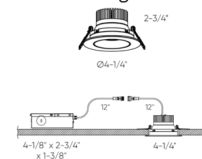

GBR35-CC - 3.5" Regressed Gimbal Downlight

GBR35-DW - 3.5" Dim-To-Warm Regressed Gimbal Downlight