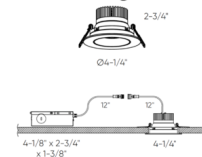

GBR35-CC - 3.5" Regressed Gimbal Downlight

GBR35-DW - 3.5" Dim-To-Warm Regressed Gimbal Downlight