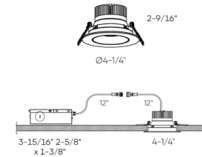

CLICK TO VIEW PRODUCT

Notes: