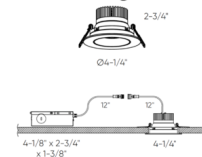

### Specifications

COLOR	N/A
BODY FINISH	White
WATTAGE	12W
DIMMER	Standard 120V
DIMENSIONS	4.25"W x 2.75"H
INTEGRATED LED MODULE	1 x LED/12W/120V LED
COUNTRY OF ORIGIN	China

### Technical Information

APERTURE SHAPE	Round
HOUSING HEIGHT	3"
HOUSING TYPE	Remodel IC Airtight
CEILING TYPE	Drywall with Trim
FUNCTION	Adjustable Accent
LAMP LIFE	50000 hours
BEAM ANGLE	40°
BEAM SPREAD	Spot
COLOR RENDERING	90 CRI
LAMP COLOR	CCT Select
LUMENS/WATT	71.67
LUMINOUS FLUX	860 lumens