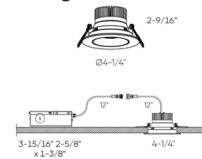

CLICK TO VIEW PRODUCT

Notes: