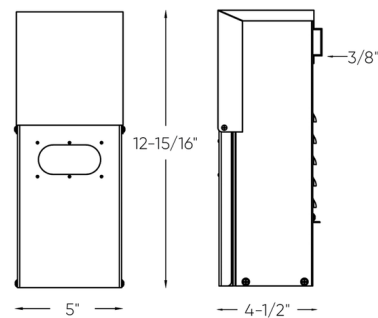

### Specifications

COLOR	N/A
BODY FINISH	Black
WATTAGE	300W
DIMMER	Not Dimmable
DIMENSIONS	5"W x 12.938"H x 4.5"D
BULB	N/A
COUNTRY OF ORIGIN	China

CLICK TO VIEW PRODUCT

Notes: