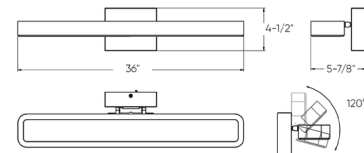

Shown in black

Specifications

| | |
|-----------------------|------------------------|
| COLOR | N/A |
| BODY FINISH | Black |
| WATTAGE | 40W |
| DIMMER | Low Voltage Electronic |
| DIMENSIONS | 24"W x 4.5"H x 5.875"D |
| INTEGRATED LED MODULE | 1 x LED/40W/120V LED |
| COUNTRY OF ORIGIN | China |