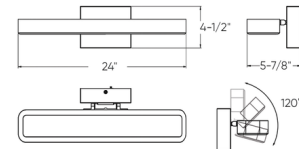

Description

The Aria Color Select Bathroom Vanity Light is a modern, high-quality LED profile luminaire made of extruded aluminum. It emits direct lighting, and its 120 degree swiveling linear head allows light direction adjustment. Color temperature can be adjusted to 2700K, 3000K, 3500K, 4000K, or 5000K using a switch in the backplate. Includes an integrated dimmable driver. Note: The 36 inch light is only available in Black.

Shown in black

Specifications

COLOR	N/A
BODY FINISH	Black
WATTAGE	40W
DIMMER	Low Voltage Electronic
DIMENSIONS	24"W x 4.5"H x 5.875"D
INTEGRATED LED MODULE	1 x LED/40W/120V LED
COUNTRY OF ORIGIN	China

Technical Information