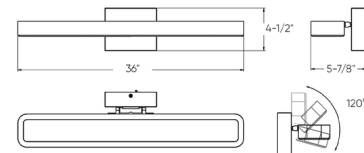

Description

The Aria Color Select Bathroom Vanity Light is a modern, high-quality LED profile luminaire made of extruded aluminum. It emits direct lighting, and its 120 degree swiveling linear head allows light direction adjustment. Color temperature can be adjusted to 2700K, 3000K, 3500K, 4000K, or 5000K using a switch in the backplate. Includes an integrated dimmable driver. Note: The 36 inch light is only available in Black.

Shown in black

Specifications

COLOR	N/A
BODY FINISH	Black
WATTAGE	40W
DIMMER	Low Voltage Electronic
DIMENSIONS	24"W x 4.5"H x 5.875"D
INTEGRATED LED MODULE	1 x LED/40W/120V LED
COUNTRY OF ORIGIN	China

Technical Information