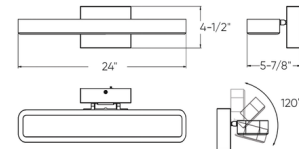

Shown in black

Specifications

| | |
|-----------------------|------------------------|
| COLOR | N/A |
| BODY FINISH | Black |
| WATTAGE | 40W |
| DIMMER | Low Voltage Electronic |
| DIMENSIONS | 24"W x 4.5"H x 5.875"D |
| INTEGRATED LED MODULE | 1 x LED/40W/120V LED |
| COUNTRY OF ORIGIN | China |