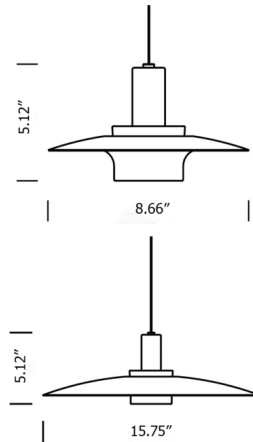

CLICK TO VIEW PRODUCT

Notes: