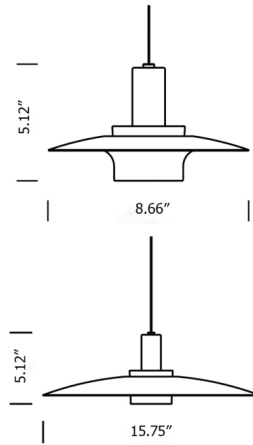

CLICK TO VIEW PRODUCT

Notes: