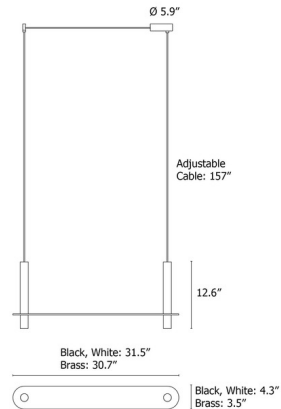

CLICK TO VIEW PRODUCT

Notes: