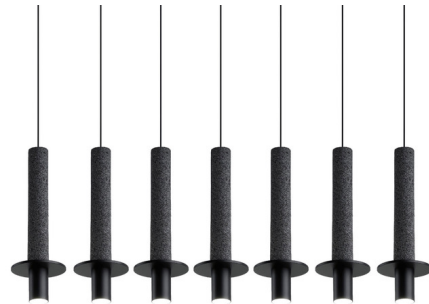

Lightology

lightology.com
866-954-4489
04-04-26

Project: _____

Company: _____

Location: _____ Fixture Type: _____

SPEC #: **POM1106064**

Approved On: _____ Approved By: _____

Meta Linear Seven Light Pendant By davidpompa

Description

The Meta Linear Seven Light Pendant combines stone and metal for a look that is both organic and industrial. Both materials are formed into cylindrical shapes to emphasize a sleek aesthetic with a monochromatic palette of tones. Finish options include Black powder coated aluminum with dark volcanic rock, White powder coated aluminum with Fiorito stone, or Copper with red volcanic rock.

Specifications

COLOR . . . . . Black
BODY FINISH . . . . . Black
WATTAGE 49W
DIMMER . . . . . Low Voltage Electronic
DIMENSIONS . . . . . 49.21"L x 4.33"W x 12.6"H
INTEGRATED LED MODULE . . . . . 7 x LED/7W/120V LED
COUNTRY OF ORIGIN . . . . . Mexico

Technical Information

PRODUCT DIMENSIONS . . . . . Cord Length: 74.7"
COLOR RENDERING . . . . . 90 CRI
LAMP COLOR 2700K
LUMENS/WATT 600.00
LUMINOUS FLUX . . . . . 4200 lumens

Shown in black / black

CLICK TO VIEW PRODUCT

Notes: