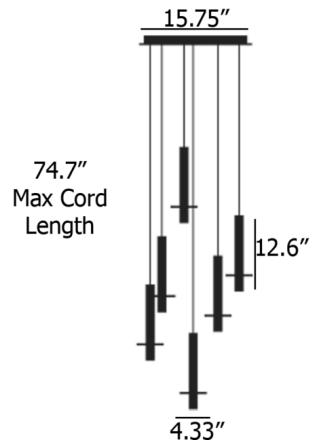

### Specifications

COLOR	Black
BODY FINISH	Black
WATTAGE	35W
DIMMER	Low Voltage Electronic
DIMENSIONS	15.75"W x 12.6"H x 15.75"D
INTEGRATED LED MODULE	5 x LED/7W/120V LED
COUNTRY OF ORIGIN	Mexico

### Technical Information

PRODUCT DIMENSIONS	Cord Length: 74.7"
COLOR RENDERING	90 CRI
LAMP COLOR	2700K
LUMENS/WATT	428.57
LUMINOUS FLUX	3000 lumens

Shown in black / black

CLICK TO VIEW PRODUCT

Notes: