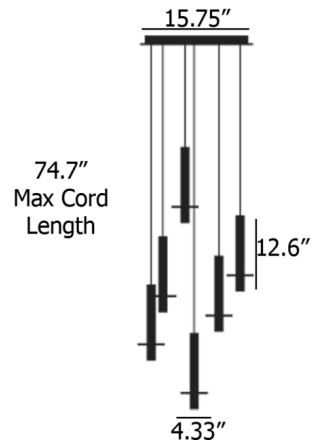

Specifications

COLOR	Black
BODY FINISH	Black
WATTAGE	35W
DIMMER	Low Voltage Electronic
DIMENSIONS	15.75"W x 12.6"H x 15.75"D
INTEGRATED LED MODULE	5 x LED/7W/120V LED
COUNTRY OF ORIGIN	Mexico

Technical Information

PRODUCT DIMENSIONS	Cord Length: 74.7"
COLOR RENDERING	90 CRI
LAMP COLOR	2700K
LUMENS/WATT	428.57
LUMINOUS FLUX	3000 lumens

Shown in black / black

CLICK TO VIEW PRODUCT

Notes: