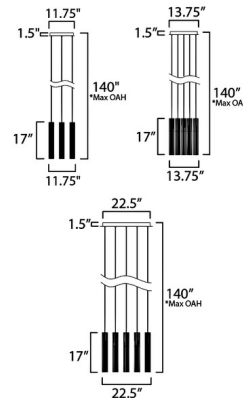

Description

The Reeds Multi Light Pendant brings a simple, decorative look to your interior space. Features reeded glass tubes that are paired with ribbed aluminum LED housings. The interior frosted glass diffuser softens the high-powered LED boards concealed within. The low-voltage light source is driven by a commercially rated range voltage LED driver with universal dimming, allowing it to be used in both residential and decorative commercial or hospitality applications. Note: Dimmable at 120V only.

Specifications

COLOR Clear
BODY FINISH Gold
WATTAGE 15W
DIMMER Low Voltage Electronic
DIMENSIONS 11.75"W x 17"H
INTEGRATED LED MODULE 3 x LED/5W/120-277V LED

Technical Information

LAMP LIFE 25000 hours
COLOR RENDERING 90 CRI
LAMP COLOR 3000K
LUMENS/WATT 144.00
LUMINOUS FLUX 720 lumens

Shown in gold / clear

CLICK TO VIEW PRODUCT

Notes: