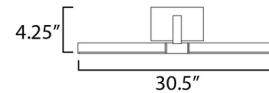

CLICK TO VIEW PRODUCT

Notes: