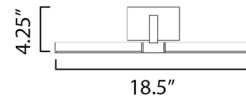

CLICK TO VIEW PRODUCT

Notes: