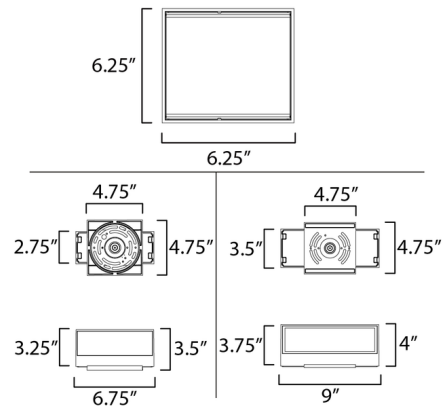

Specifications

COLOR	N/A
BODY FINISH	White
WATTAGE	16W
DIMMER	Low Voltage Electronic
DIMENSIONS	6.25"W x 6.25"H x 4"D
INTEGRATED LED MODULE	2 x LED/8W/120-277V LED

Technical Information

LAMP LIFE	50000 hours
COLOR RENDERING	90 CRI
LAMP COLOR	3000K
LUMENS/WATT	102.50
LUMINOUS FLUX	820 lumens

Shown in white

CLICK TO VIEW PRODUCT

Notes: