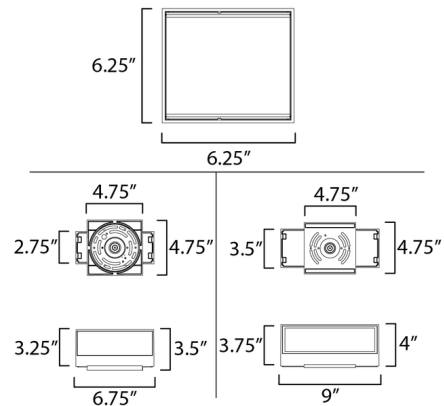

### Specifications

COLOR	N/A
BODY FINISH	White
WATTAGE	16W
DIMMER	Low Voltage Electronic
DIMENSIONS	6.25"W x 6.25"H x 4"D
INTEGRATED LED MODULE	2 x LED/8W/120-277V LED

### Technical Information

LAMP LIFE	50000 hours
COLOR RENDERING	90 CRI
LAMP COLOR	3000K
LUMENS/WATT	102.50
LUMINOUS FLUX	820 lumens

Shown in white

CLICK TO VIEW PRODUCT

Notes: