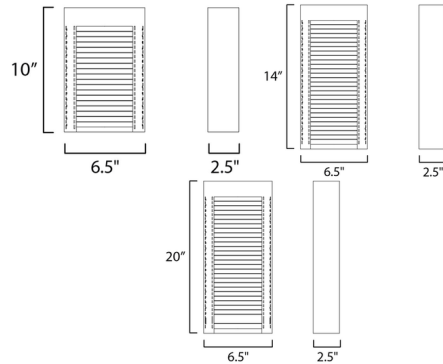

By Et2

Description

The Alcove Outdoor Wall Sconce features a die cast aluminum frame that houses stainless steel corrugated panels in a Gold finish. Two strips of dedicated LED lighting illuminate the washboard shape, which produces a warmer ambient light source when reflected off the contrasting Gold tone.

Shown in black / gold

Specifications

COLOR	N/A
BODY FINISH	Black / Gold
WATTAGE	18W
DIMMER	Low Voltage Electronic
DIMENSIONS	6.5"W x 10"H x 2.5"D
INTEGRATED LED MODULE	2 x LED/9W/120V LED

Technical Information