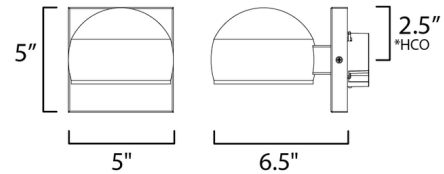

Specifications

COLOR	N/A
BODY FINISH	Black
WATTAGE	8W
DIMMER	Low Voltage Electronic
DIMENSIONS	5"W x 5"H x 6.5"D
INTEGRATED LED MODULE	1 x LED/8W/120-277V LED

Technical Information

LAMP LIFE	50000 hours
COLOR RENDERING	90 CRI
LAMP COLOR	3000K
LUMENS/WATT	59.38
LUMINOUS FLUX	475 lumens

Shown in black

*height from center of outlet to the top of the fixture

CLICK TO VIEW PRODUCT

Notes: