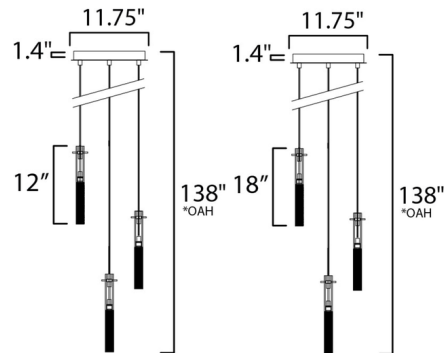

Lightology

lightology.com
866-954-4489
05-21-26

Project: _____
Company: _____
Location: _____ Fixture Type: _____
SPEC #: **ET21106120**
Approved On: _____ Approved By: _____

Pipette Multi Light Pendant By Et2

Description

The Pipette Multi Light Pendant features Slender Clear glass tubes that sheath a Polished Chrome rod and support small LED lamps. The glass is etched at a dividing line in the glass to softly diffuse the light.

Specifications

COLOR . . . . . Frost / Clear
BODY FINISH . . . . . Polished Chrome
WATTAGE 12W
DIMMER . . . . . Low Voltage Electronic
DIMENSIONS . . . . . 11.75"W x 12"H
INTEGRATED LED MODULE . . . . . 3 x JCD/G9/4W/120V LED

Technical Information

LAMP LIFE . . . . . 25000 hours
COLOR RENDERING . . . . . 90 CRI
LAMP COLOR 3000K
LUMENS/WATT 237.50
LUMINOUS FLUX . . . . . 950 lumens

CLICK TO VIEW PRODUCT

Notes: