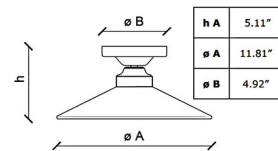

Shown in bordeaux

Specifications

COLOR	N/A
BODY FINISH	Bordeaux
WATTAGE	40W
DIMMER	Standard 120V
DIMENSIONS	11.8"W x 5.1"H
BULB NOT INCLUDED	1 x Edison/Medium (E26)/40W/120V Incandescent
OTHER BULB OPTIONS	1 x A19/Medium (E26)/120V LED 1 x Edison/Medium (E26)/120V LED 1 x A19/Medium (E26)/120V Incandescent
COUNTRY OF ORIGIN	Italy