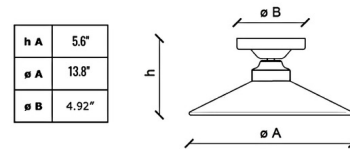

Shown in bordeaux

Specifications

COLOR	N/A
BODY FINISH	Bordeaux
WATTAGE	40W
DIMMER	Standard 120V
DIMENSIONS	11.8"W x 5.1"H
BULB NOT INCLUDED	1 x Edison/Medium (E26)/40W/120V Incandescent
OTHER BULB OPTIONS	1 x A19/Medium (E26)/120V LED 1 x Edison/Medium (E26)/120V LED 1 x A19/Medium (E26)/120V Incandescent
COUNTRY OF ORIGIN	Italy