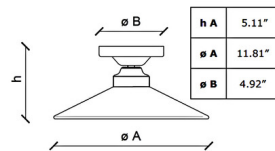

Shown in bordeaux

Specifications

COLOR	N/A
BODY FINISH	Bordeaux
WATTAGE	40W
DIMMER	Standard 120V
DIMENSIONS	11.8"W x 5.1"H
BULB NOT INCLUDED	1 x Edison/Medium (E26)/40W/120V Incandescent
OTHER BULB OPTIONS	1 x A19/Medium (E26)/120V LED 1 x Edison/Medium (E26)/120V LED 1 x A19/Medium (E26)/120V Incandescent
COUNTRY OF ORIGIN	Italy