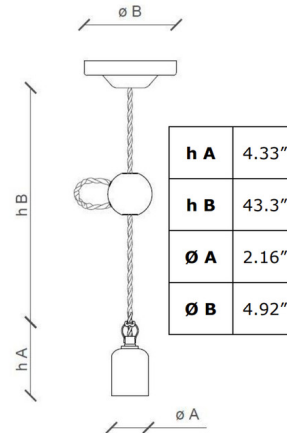

### Description

The Retro Pendant brings a classic look that will blend in styles from Farmhouse to Contemporary. The braided cord holds the ceramic lamp holder and offers a unique ball resembling a pulley system. The ceramic pieces are aged to add a vintage look to your room. Canopy: 4.92 inch diameter.

### Specifications

COLOR	N/A
BODY FINISH	Vintage Bordeaux
WATTAGE	60W
DIMMER	Standard 120V
DIMENSIONS	2.16"W x 4.33"H
BULB NOT INCLUDED	1 x Edison ST-Shape/Medium (E26)/60W/120V Incandescent
OTHER BULB OPTIONS	1 x Edison/Medium (E26)/120V LED 1 x A19/Medium (E26)/120V Incandescent 1 x A19/Medium (E26)/120V LED
COUNTRY OF ORIGIN	Italy

### Technical Information

PRODUCT DIMENSIONS . . . . . Adjustable Cable Length: 43.3"

Shown in vintage bordeaux

CLICK TO VIEW PRODUCT

Notes: